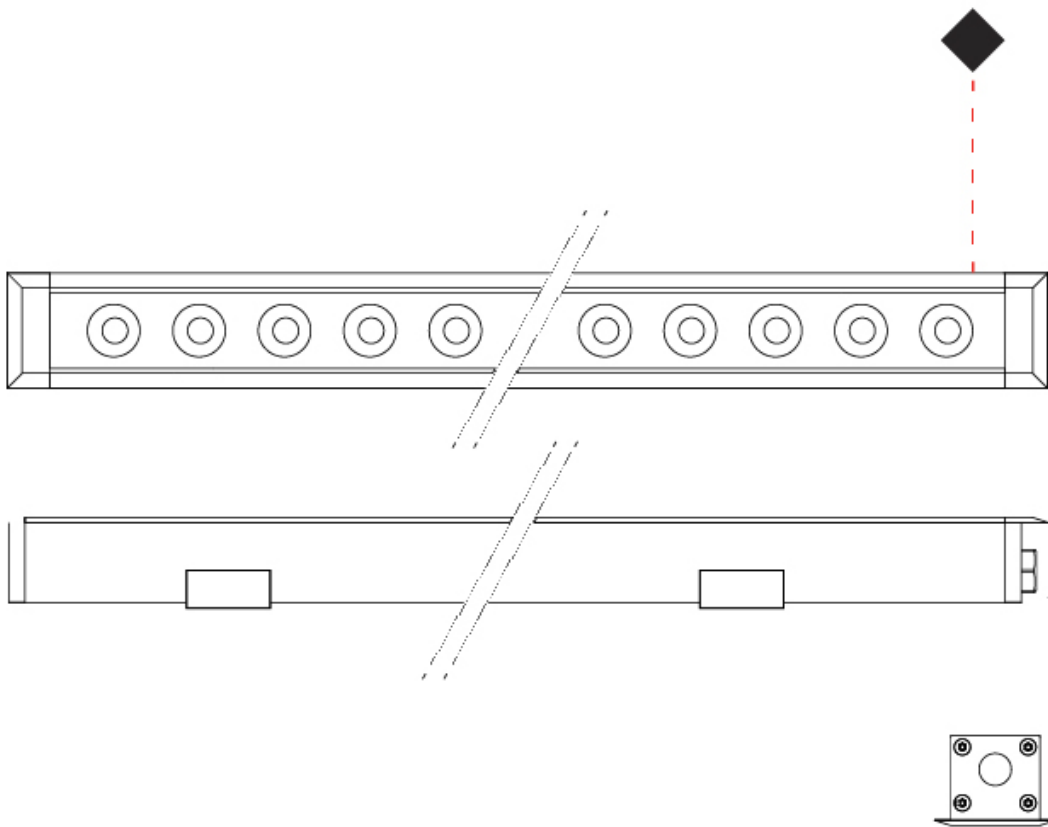

MINI CORNICHE RECESSED

E9I620-

PROJECT	_____
TYPE	_____
SPECIFIER	_____
QUANTITY	_____
DATE	_____

E