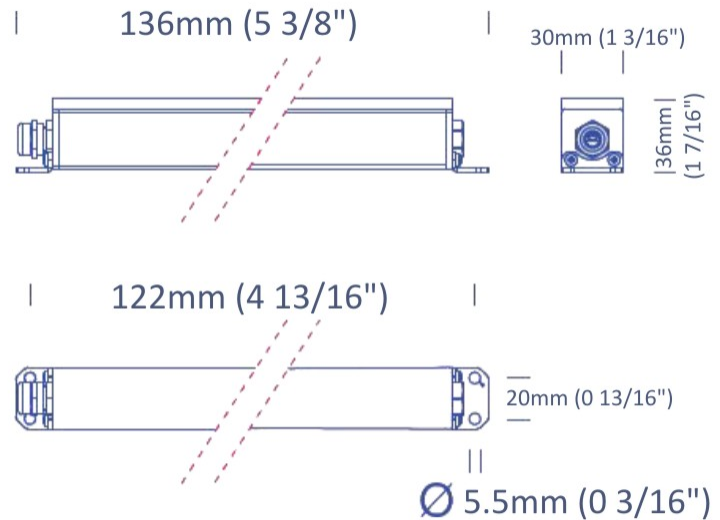

ELECTRICAL

Lamp Type: LED
Input Wattage (W): 3.5
Total Output Wattage (W): 3 / RGBW 6
Driver Included: No
Driver Location: Remote
Driver Type: Constant Voltage - 120 / 277Vac
Input Voltage (V): 120 - 277
Output Voltage (V): 24
Constant Current (MA): RGBW 500
Upon Request: (Not included - see components [IP65 or higher enclosure, to be supplied by others]) 0-10Vdc dimming / DMX / Phase dimming @120Vac only / 277Vac(Not included - see components [IP65 or higher enclosure to be supplied by others]) 0-10Vdc dimming / Phase dimming / Non-dimming 120/277Vac / DMX

LED

Number of LEDs: 3 / RGBW 4
Color Temperature (°K): 3000 / 4000 / RGBW
Max. Delivered Lumen (lm): 215 - 260 / 225 - 270
CRI: >80 CRI
Lamp Life (hrs): 60000

OPTICAL

Optic°: 13 / 26 / 40 /
Beam Angle: Elliptical

RATINGS AND CERTIFICATIONS

Certified By: Certified for North American Standards
IP rating: IP68 (for permanent submersion 2m)
IK Rating: IK06
Bug Rating: B1 U1 G0
Upon Request: Higher Maximum Ambient Temperature

PROJECT
TYPE
SPECIFIER
QUANTITY
DATE