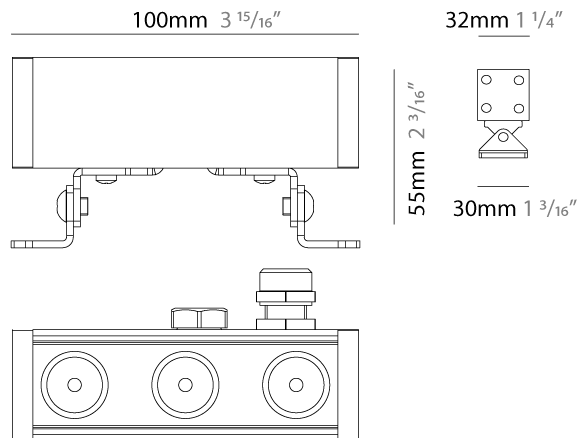

GENERAL

Series: Mini Corniche
Brand: Platek
Division: Exterior
Mounting Type: Surface
Mounting Location: Wall
Subcategory: Wallwash

PHYSICAL

Shape: Rectangle
Length (mm): 100
Length (in): 3 ¹⁵/₁₆
Width (mm): 32
Width (in): 1 ¹/₄
Height (mm): 32
Height (in): 1 ¹/₄
Extension (mm): 55
Extension (in): 2 ³/₁₆
Light Distribution: Adjustable / Direct
Weight (kg): 1.2
Weight (lbs): 2.6
Screws: A4 stainless steel
Diffuser: Clear tempered glass
Gasket: Gore-Tex valve to prevent condensation inside the fitting.
Fixture Finish: [BLK / WHI / GRY / COR / ANT / BRZ](#)
Fixture Material: Extruded Aluminum

ELECTRICAL

Lamp Type: LED
Input Wattage (W): 3.5 / 1.5 (Dif)
Total Output Wattage (W): 3 / 1 (Dif)
Driver Included: No
Driver Location: Remote
Driver Type: Constant Voltage - Universal
Driver Class: Class 2
Input Voltage (V): 120 - 277
Output Voltage (V): 24
Upon Request: (Not included - see components [IP65 or higher enclosure to be supplied by others]) 0-10Vdc dimming / Phase dimming / Non-dimming 120/277Vac

LED

Number of LEDs: 3
Color Temperature (°K): [3000 / 4000](#)
Max. Delivered Lumen (lm): 250 / 260
Nominal Lumen (lm): 420 / 435
CRI: >80 CRI
Lamp Life (hrs): 60000

OPTICAL

Optic°: [13 / 26 / 40 / DIF / ELL](#)

RATINGS AND CERTIFICATIONS

Certified By: Certified for North American Standards
IP rating: IP65
IK Rating: IK07
Bug Rating: B1 U1 G0
Upon Request: Higher Maximum Ambient Temperature

PROJECT
TYPE
SPECIFIER
QUANTITY
DATE